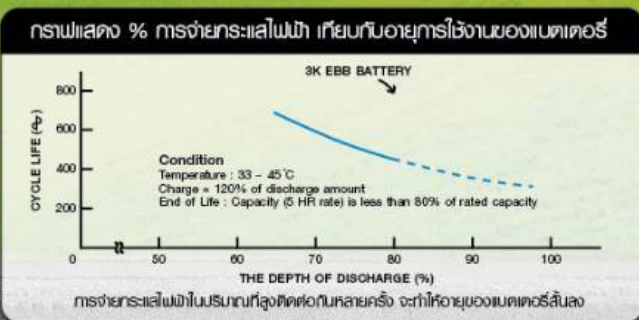

# ELECTRIC BATTERY

EV BATTERY							
Model	Terminal	Voltage	Capacity Ah/20Hrs	Battery Dimension (mm.)			
				L	W	H	TH
EV 135	LL	12	135	406	173	209	241