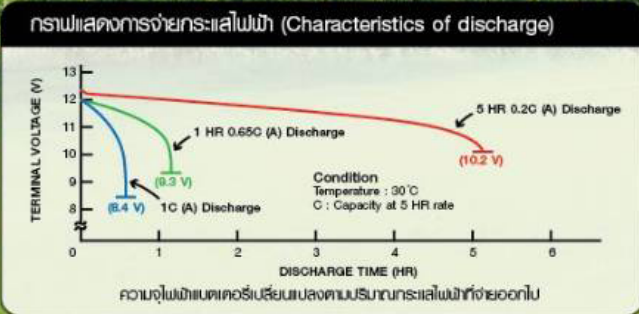

# ELECTRIC BATTERY

EV BATTERY							
Model	Terminal	Voltage	Capacity Ah/20Hrs	Battery Dimension (mm.)			
				L	W	H	TH
EV 135	LL	12	135	406	173	209	241